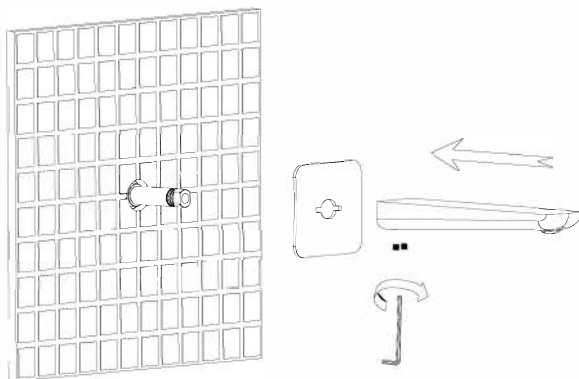

Tools You'll Need

1

2

3

Cleaning

All surfaces should be cleaned using a clean damp cloth. No abrasive cleaning agents or materials should be used.