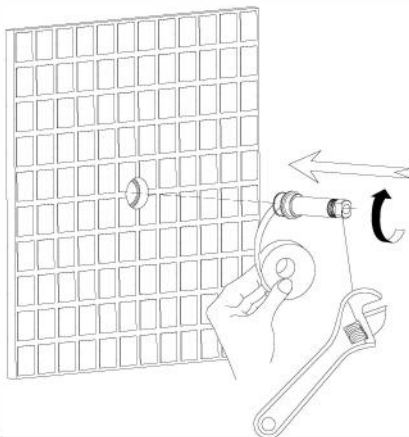

Tools You'll Need

1

2